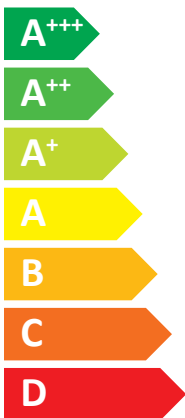

ENERG

енергия · ενεργεια

ORCA / MITSUBISHI

ORCA DUO 200 +
PUD-SHWM140YAA

A⁺⁺

A⁺

Two icons showing sound power levels: a speaker inside a house icon and a house with a speaker icon.

43 dB