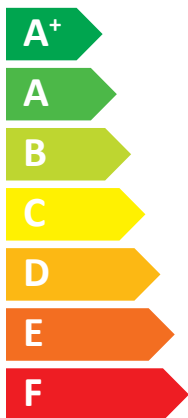

ENERG

енергия · ενεργεια

ORCA / MITSUBISHI

ORCA DUO 200 +
PUD-SHWM140YAA

A⁺⁺

A⁺

Two icons showing sound power levels: a speaker inside a house icon and a house with a speaker icon.

43 dB