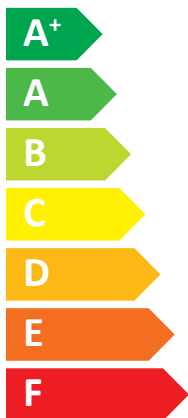

ENERG

енергия · ενεργεια

ORCA / MITSUBISHI

ORCA DUO 300(SOLAR) + PUD-SHWM120YAA

A⁺⁺

A

Two icons showing sound power levels. The top icon shows a speaker inside a house with the value 43 dB. The bottom icon shows a speaker outside a house with the value 60 dB.