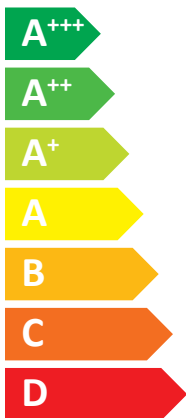

ENERG

енергия · ενεργεια

ORCA / MITSUBISHI

ORCA DUO 300(SOLAR) + PUD-SHWM120YAA

A⁺⁺

A

Two icons showing sound power levels. The top icon shows a speaker inside a house with the value 43 dB. The bottom icon shows a speaker outside a house with the value 60 dB.